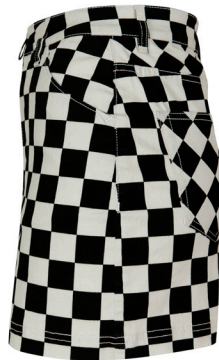

TB2655
Ladies Check Twill Skirt

29,90 €
SUGG. RETAIL PRICE

7001290

upper material 1 98% cotton Twill 310 GSM
upper material 1 2% elastane Twill 310 GSM

XS-XL